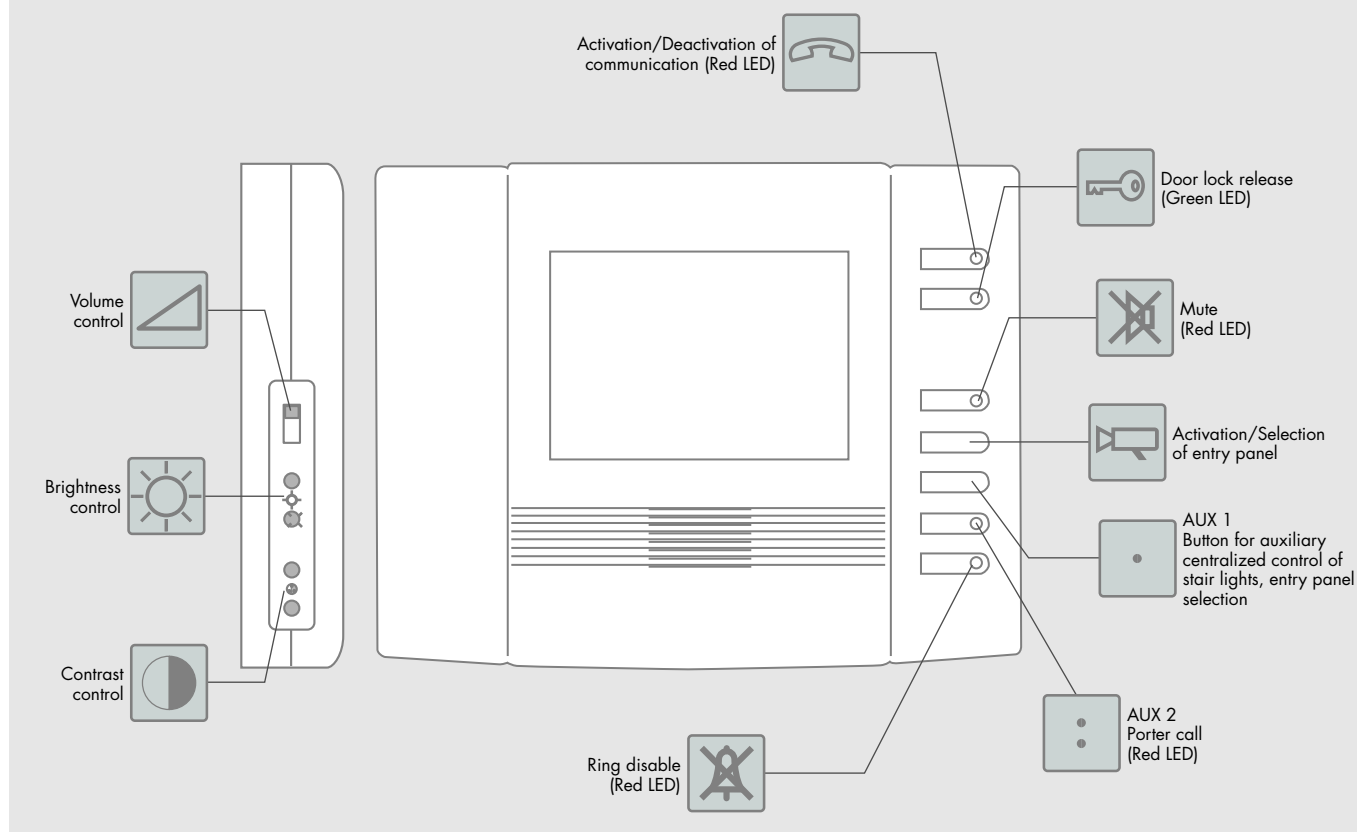

OPHERA

recessed hands-free colour monitor

This recessed hands-free video receiver comes with 3.5" colour monitor and exchangeable colour covers included in package. The LCD TFT monitor ensures quality chromatic performance, and the high-fidelity audio guarantees great acoustic performance in hands-free mode. Equipped with a pull-down display for a perfect viewing angle, it can also be provided with the intercommunicating module accessory included in the package. Also available in the expandable kit with 2-wire X1 technology and power supply included.

 **EMBEDDING BOX DIMENSIONS 130x105x55 mm**

FUNCTIONS

INTERCOM FUNCTION

The buttons accessory provided can transform the video receiver into an intercom.

Featuring the following controls:

- 1 ÷ 4 (5 ÷ 8) Call buttons
- > Doubling button (for calls 5 ÷ 8) (red LED)

This accessory allows the basic functions of the video receiver to be used:

- Intercom calls (max. 8) with VSE/301 selector or for activating auxiliary services with actuators.
- Call transfer in intercom mode.
- Light signal with doubling LED to indicate system busy.

PULL-DOWN DISPLAY

The unit has a movable part that can be tilted outwards by 20° in order to ensure excellent viewing from different heights.

**Package**

- n. 1 Ophera video receiver
- n. 1 PHI embedding box
- n. 1 intercom module
- n. 3 pairs of coloured covers