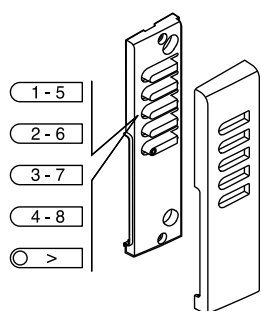

White body; art ic blue, orange and white cover

Silver body; black, white and grey cover

Page reference for product codes		
SYSTEMS	 2-wire	Page 76
	 on Bus	Page 134

 **PRODUCT DIMENSIONS 158.8x124.8x17.5 mm**

 **EMBEDDING BOX DIMENSIONS 130x105x55 mm**

FUNCTIONS

INTERCOM FUNCTION

The buttons accessory provided can transform the video receiver into an intercom.

Featuring the following controls:

- 1 ÷ 4 (5 ÷ 8) Call buttons
- > Doubling button (for calls 5 ÷ 8) (red LED)

PULL-DOWN DISPLAY

The unit has a movable part that can be tilted outwards by 20° in order to ensure excellent viewing from different heights.

**Package**

- n. 1 Ophera video receiver
- n. 1 PHI embedding box
- n. 1 intercom module
- n. 3 pairs of coloured covers