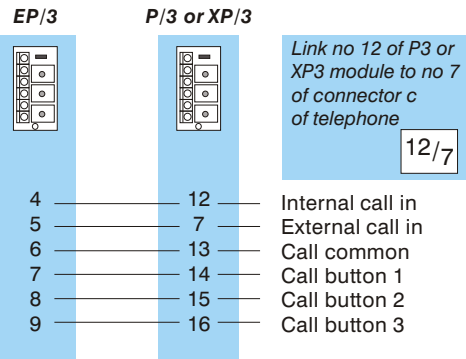

For any diagrams not shown
or special system designs
please contact our office on
(011) 616-3222 or
visit our web site
www.tribpt.co.za

meters	50	100	200
mm 2	0.22	0.22	0.50

meters	50	100	200
mm 2	0.22	0.50	0.50

Link no 4 of Ep3 module to no 4 of connector c of telephone

4/4

For any diagrams not shown or special system designs please contact our office on (011) 616-3222 or visit our web site www.tribpt.co.za

meters	50	mm 2	0.22
	100		0.22
	200		0.50