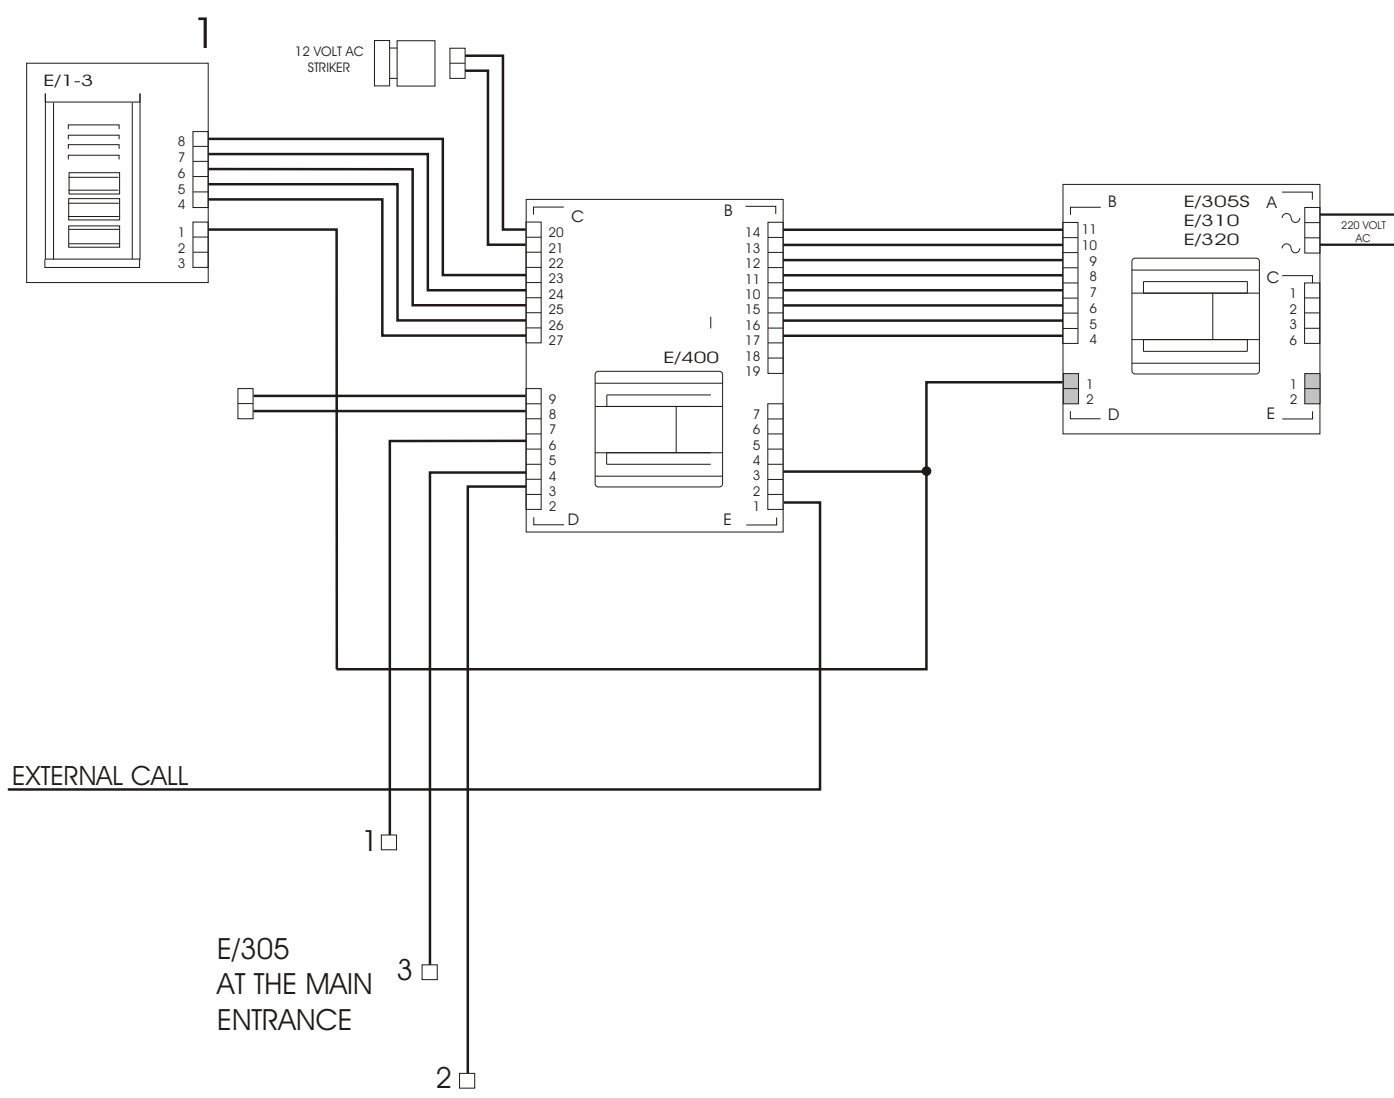

For any diagrams not shown
or special system designs
please contact our office on
(011) 616-3222 or
visit our web site
www.tribpt.co.za

	50	mm 2	0.22
meters	100	mm 2	0.22
	200	mm 2	0.50

	50	mm 2	0.22
meters	100	mm 2	0.50
	200	mm 2	0.50

Link no 4 of Ep3 module to no 4 of connector c of telephone

4/4

For any diagrams not shown or special system designs please contact our office on (011) 616-3222 or visit our web site www.tribpt.co.za

meters	50	mm 2	0.22
	100		0.22
	200		0.50