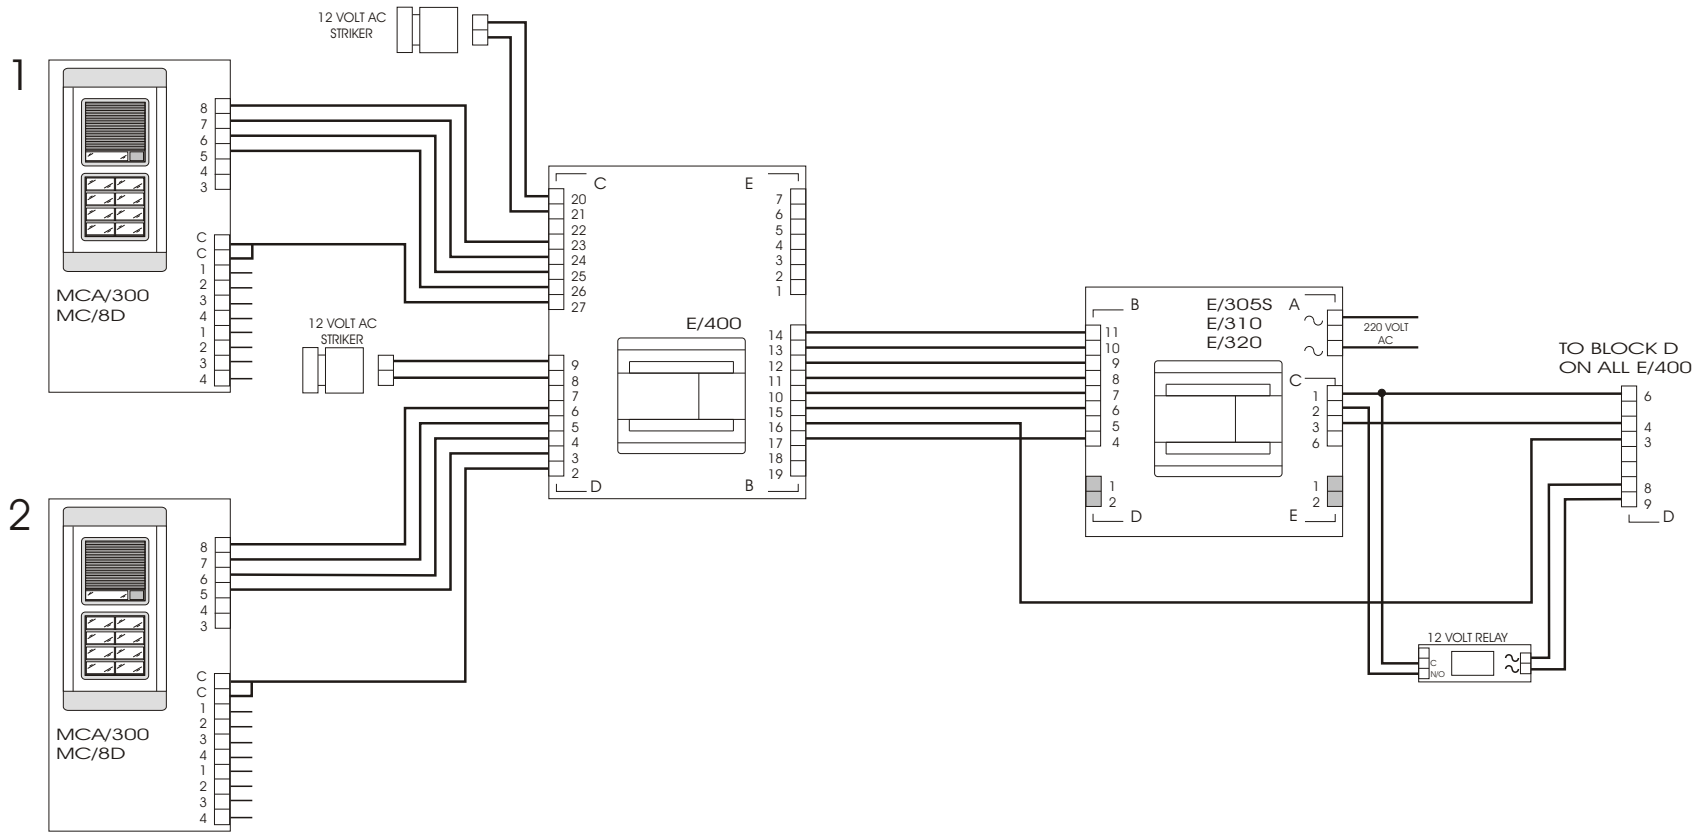

For any diagrams not shown
or special system designs
please contact our office on
(011) 616-3222 or
visit our web site
www.tribpt.co.za

	50	0.22
meters	100	0.22
	200	0.50

	50	0.22
meters	100	0.50
	200	0.50

For any diagrams not shown
or special system designs
please contact our office on
(011) 616-3222 or
visit our web site
www.tribpt.co.za

	50	mm 2	0.22
meters	100	mm 2	0.22
	200	mm 2	0.50

	50	mm 2	0.22
meters	100	mm 2	0.50
	200	mm 2	0.50

Link no 4 of Ep3 module to no 4 of connector c of telephone

4/4

For any diagrams not shown or special system designs please contact our office on (011) 616-3222 or visit our web site www.tribpt.co.za

meters	50	mm 2	0.22
	100		0.22
	200		0.50