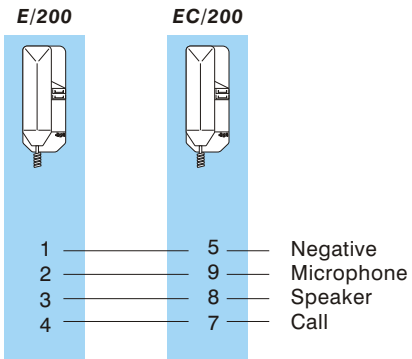

For any diagrams not shown
or special system designs
please contact our office on
(011) 616-3222 or
visit our web site
www.tribpt.co.za

	50	mm 2	0.22
meters	100	mm 2	0.22
	200	mm 2	0.50

	50	mm 2	0.22
meters	100	mm 2	0.50
	200	mm 2	0.50

For any diagrams not shown
or special system designs
please contact our office on
(011) 616-3222 or
visit our web site
www.tribpt.co.za

meters	50	100	200
mm 2	0.22	0.22	0.50

meters	50	100	200
mm 2	0.22	0.50	0.50

Link no 4 of Ep3 module to no 4 of connector c of telephone

4/4

For any diagrams not shown or special system designs please contact our office on (011) 616-3222 or visit our web site www.tribpt.co.za

meters	50	mm 2	0.22
	100		0.22
	200		0.50