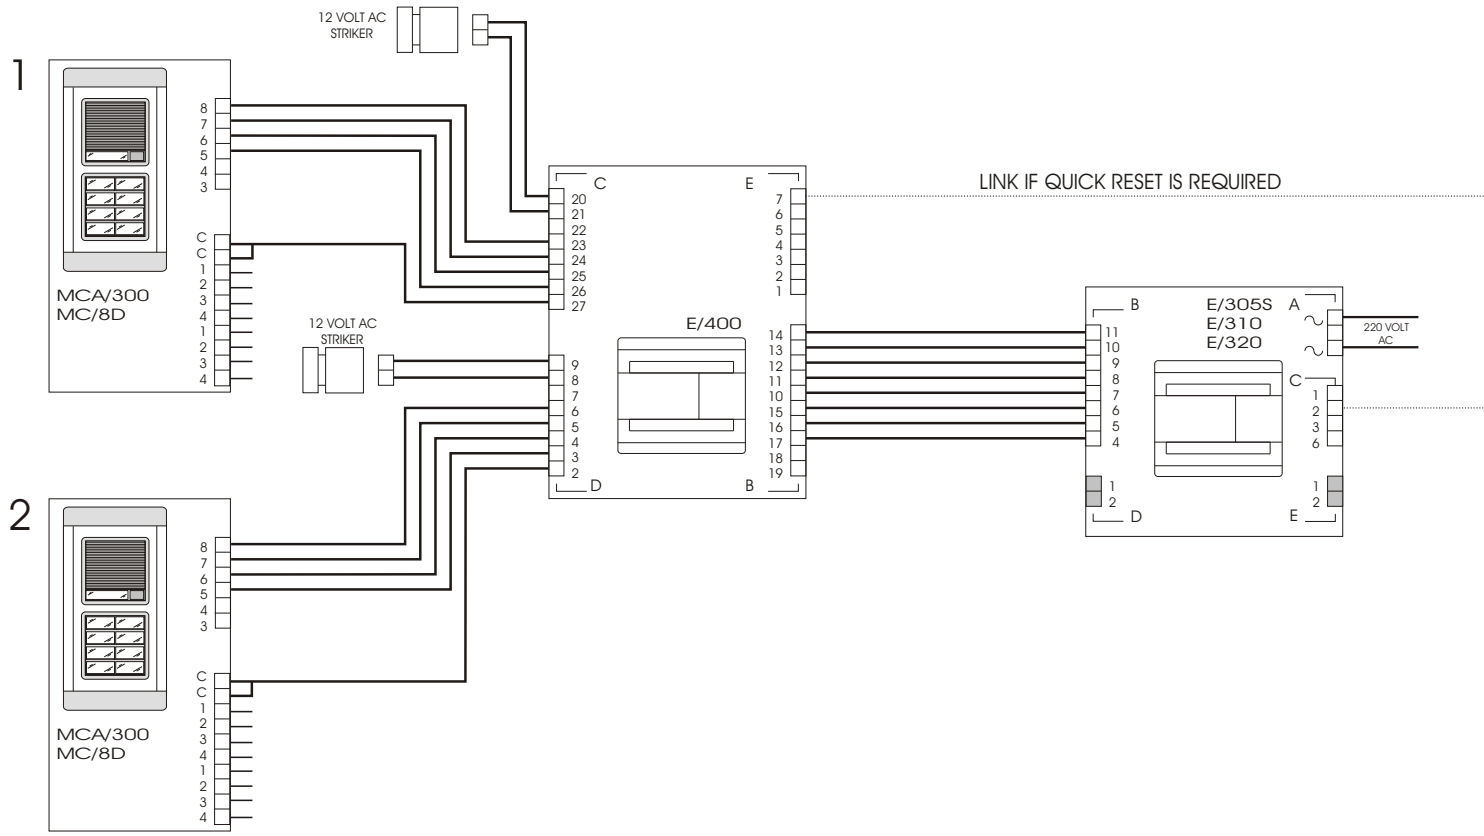

For any diagrams not shown
or special system designs
please contact our office on
(011) 616-3222 or
visit our web site
www.tribpt.co.za

	50	mm 2	0.22
meters	100	mm 2	0.22
	200	mm 2	0.50

	50	mm 2	0.22
meters	100	mm 2	0.50
	200	mm 2	0.50

Link no 4 of Ep3 module to no 4 of connector c of telephone

4/4

For any diagrams not shown or special system designs please contact our office on (011) 616-3222 or visit our web site www.tribpt.co.za

meters	50	mm 2	0.22
	100		0.22
	200		0.50